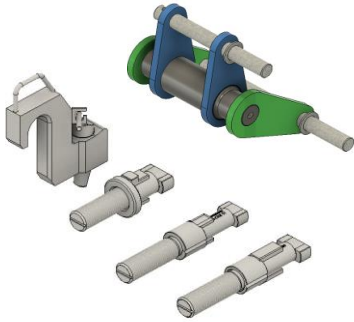

- 1 set DRS30-05 Rotating winch eyes

SET P1

Present set

€ 3.170,00

- 1 set DRS02-01 MB-Renault-MAN
- 1 set DRS03-05 DAF 106 XF CF
- 1 set DRS03-06 DAF XG XD
- 1 set DRS05-03 Vovlo FH FM >2013
- 1 set DRS07-03 Scania S-Serie next gen

Optional: tap set

€ 492,00

Total

€ 3.662,00

SET T1

Tools set

€ 215,00

- 1 DRS61-01 Key Holder
- 1 DRS61-55 Key-55
- 1 DRS61-74 Key -74

SET L1

Legacy set <2016

- 1 set DRS07-05 Scania 4 series
- 1 set DRS05-02 Volvo FH-FM
- 1 set DRS03-03 DAF XF <2013
- 1 set DRS03-02 DAF CF <2013
- 1 set DRS200-100 Bracket adapter

€ 2.630,00

SET F1

Ford Set

- 1 DRS08-02 Ford F-max B
- 1 DRS08-03 Ford F-max A

€ 605,00

optional: tap set

€ 345,00

€ 950,00

SET C1

Construction set

- 1 set DRS03-07 DAF CDX/XFC
- 1 set DRS05-04 Volvo FMX