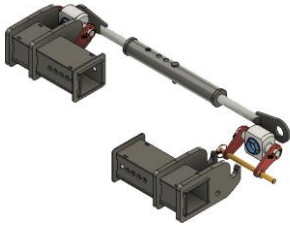

Basis sets

SET D1

Towing set DRS

€ 2.535,00

- 1 set DRS200-001 DRS bracket
- 1 set DRS30-01 Rotating lifting block
- 1 DRS40-01 Spreader bar universal